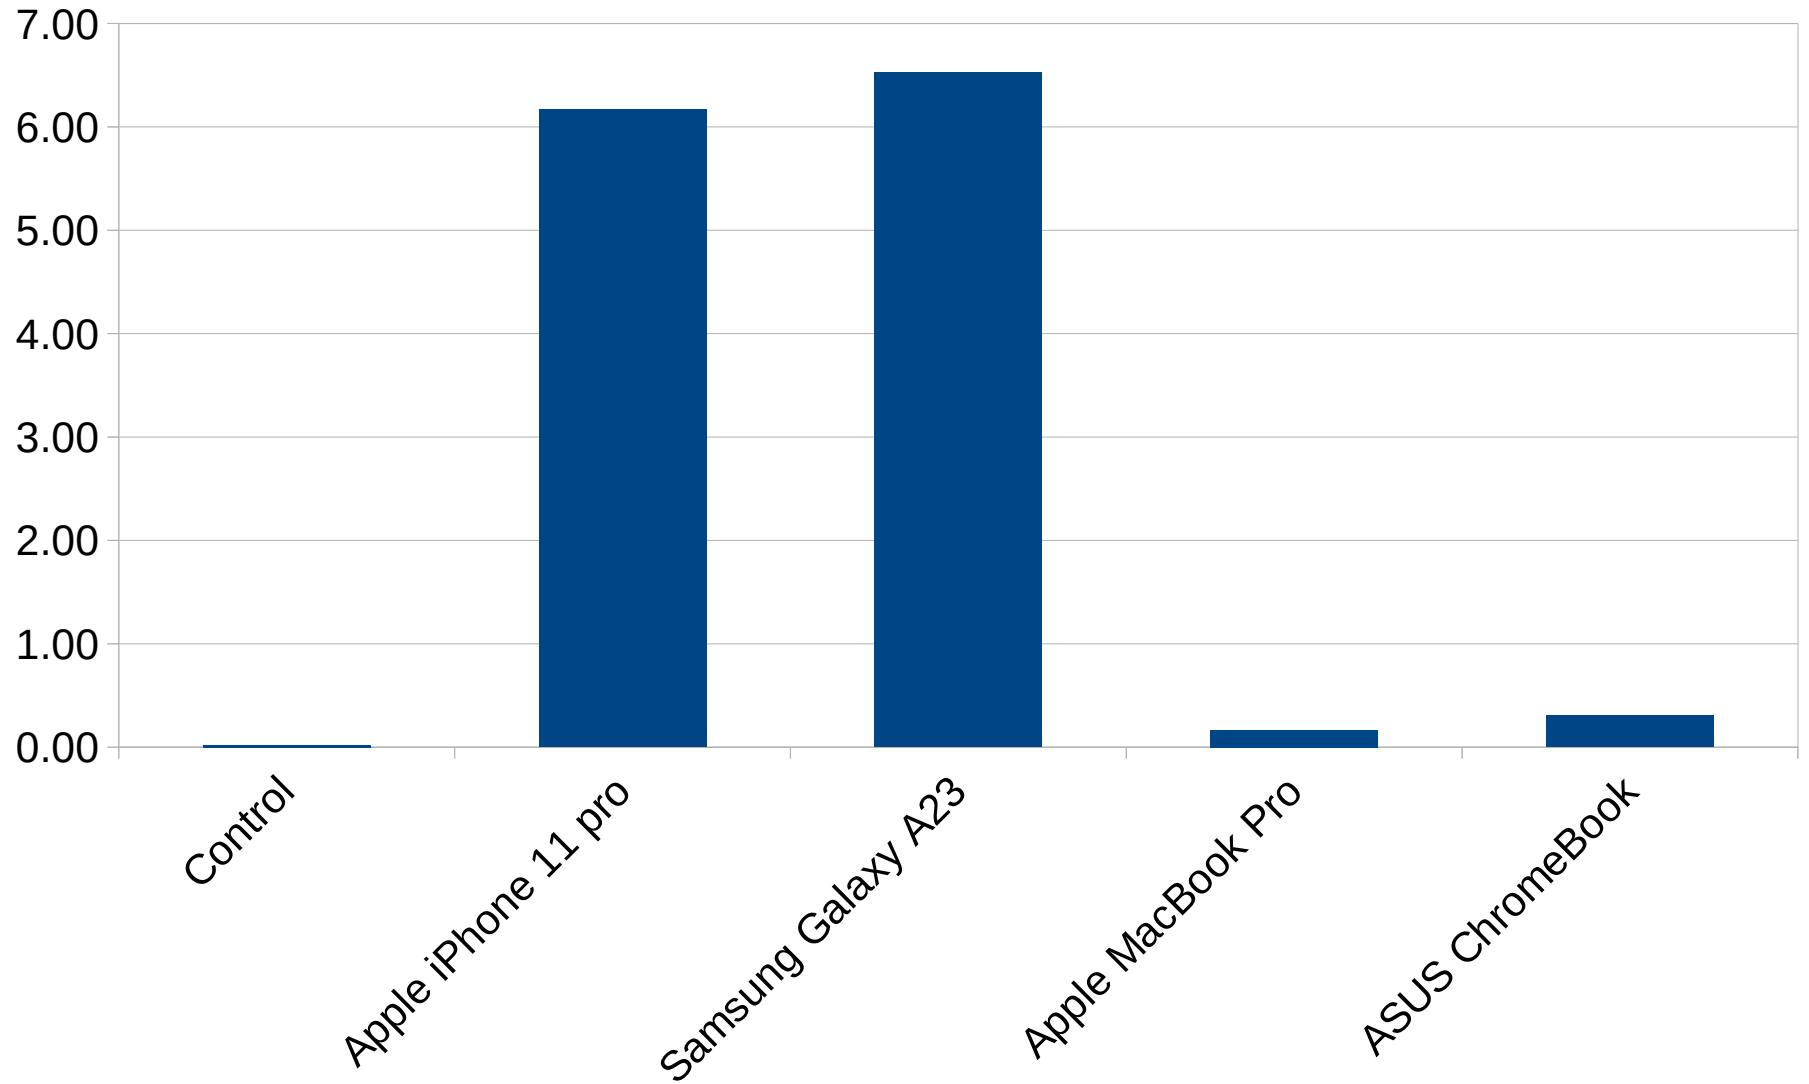

Average EMF Power (milliWatts / sq. meter)

Max EMF Power (milliWatts / sq. meter)

EMF Power over time (1 bar = 5 seconds)