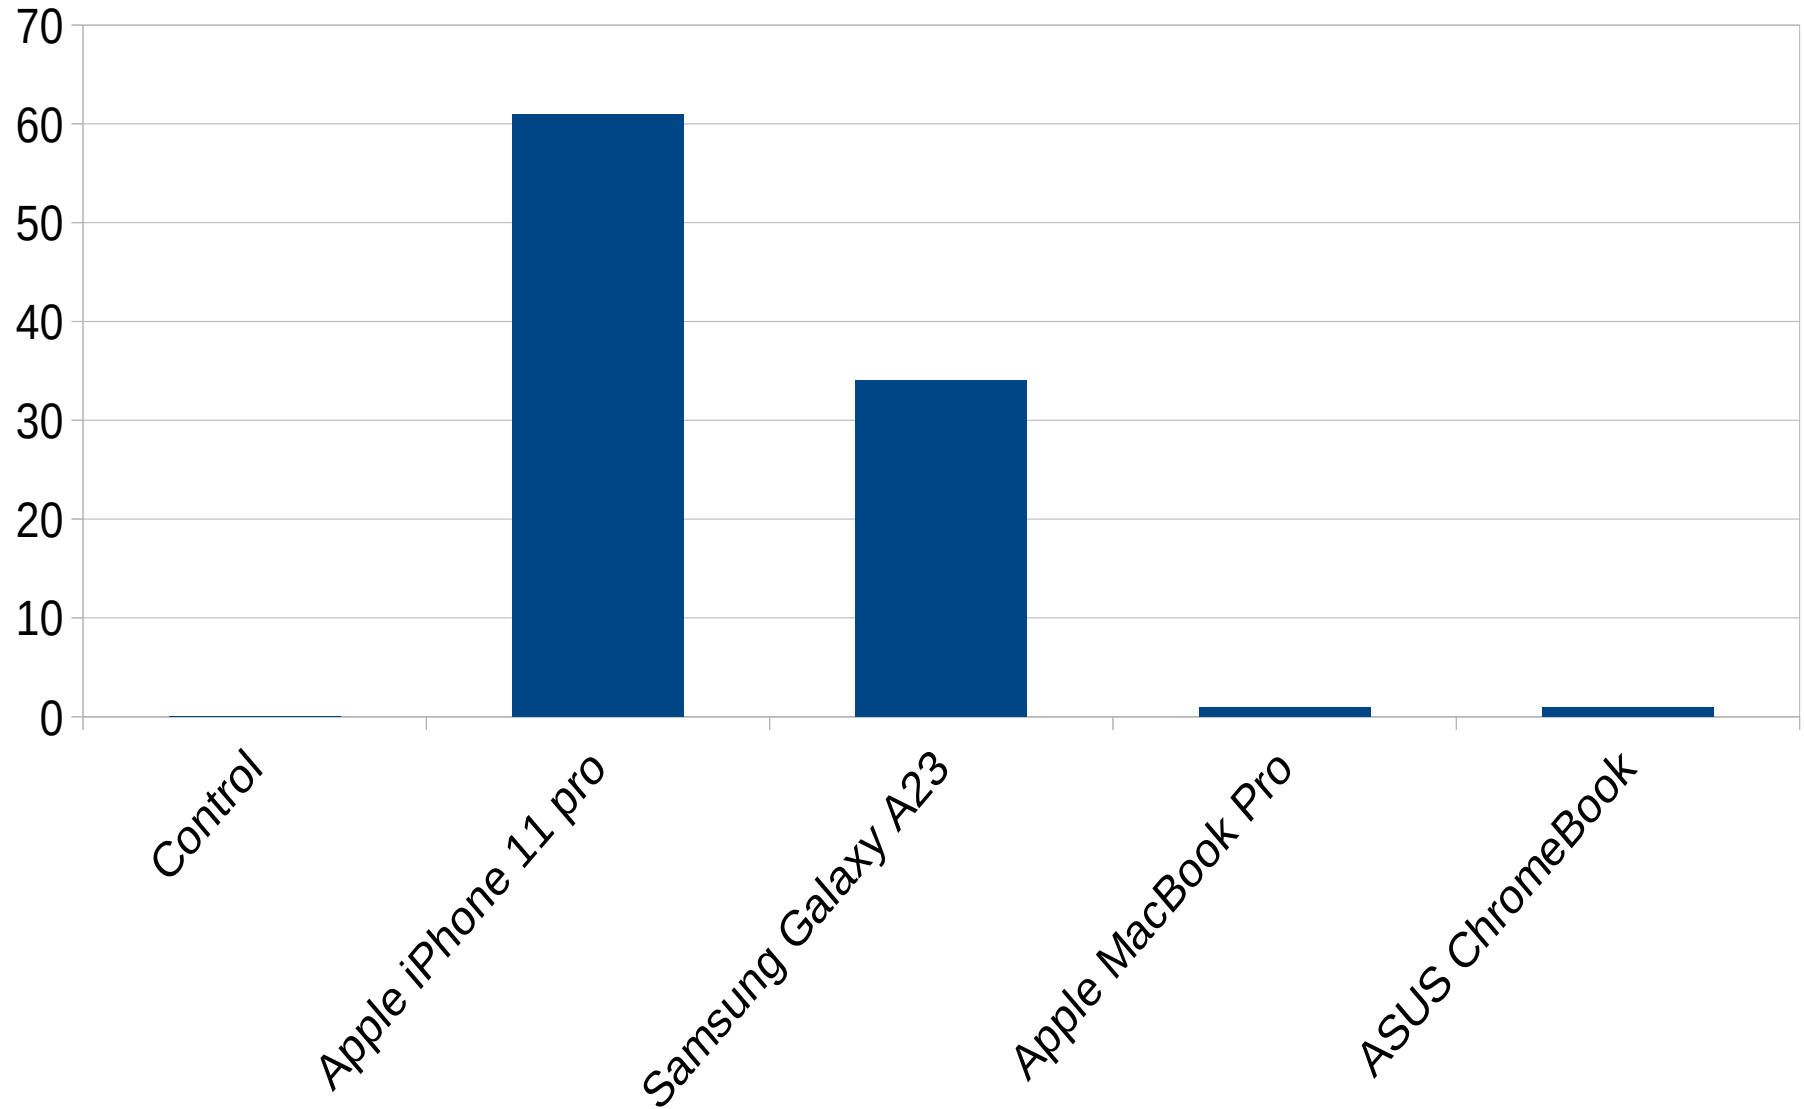

Average EMF Power (milliWatts / sq. meter)

Max EMF Power (milliWatts / sq. meter)

EMF Power over time (1 bar = 5 seconds)